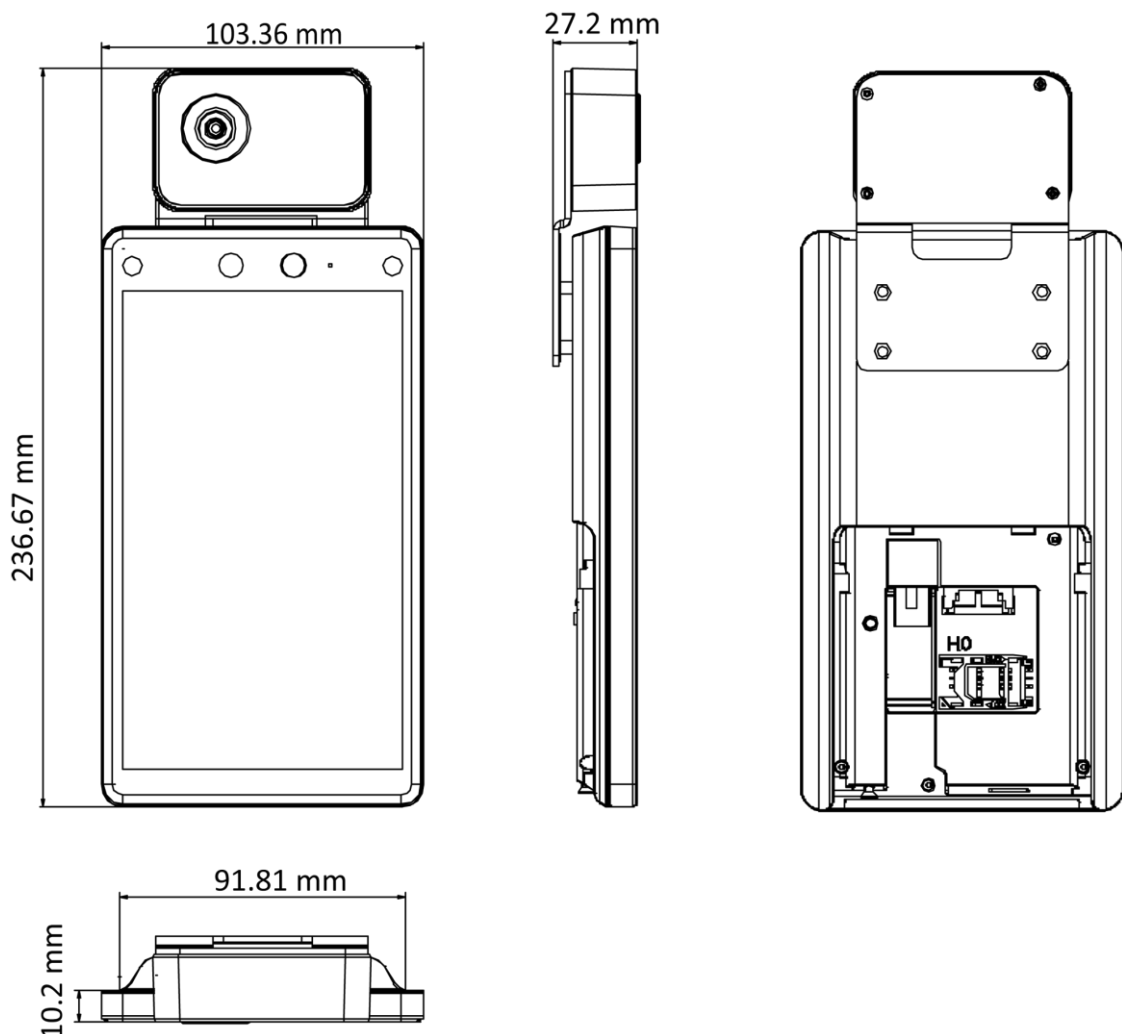

▪ Specification

System	
Operation system	Linux
Temperature measurement	
Temperature range	35 °C to 45 °C (95 °F to 113 °F)
Sensor	Vanadium Oxide uncooled sensor
Resolution	120 × 160
Frame rate	25 fps
Measurement accuracy	0.1 °C
Measurement deviation	± 0.5 °C
Measuring distance	0.3 to 2 m
Display	
Size	7-inch
Resolution	1024 × 600
Type	Touch screen
Video	
Pixel	2 MP
Lens	Dual-lens
Video standard	PAL (Default)/NTSC
Audio	
Tone quality	Built-in omnidirectional microphone
Network	
Wired network	Support, 10/100/1000 Mbps self-adaptive
Interface	
Network interface	1
RS-485	1
Wiegand	1
Lock output	1
Exit button	1
Door contact input	1
TAMPER	1
Capacity	
Card capacity	50000
Face capacity	50000
Event capacity	50,000
Authentication	
Face recognition accuracy rate	≥ 99%
Card type	Mifare 1 card, DESfire card, Felica card
Card reading distance	0 to 5 cm
Card reading duration	< 1 s
Face recognition duration	< 0.2 s per person
Face recognition distance	0.3 to 2 m

Function

Time synchronization	Support
Face anti-spoofing	Support
Live view	Support
Audio prompt	Support

General

Power supply	12 VDC/2 A
Working temperature	-10 °C to 50 °C (14 to 122 °F) For temperature measurement: 10 °C to 35 °C (50 °F to 95 °F)
Working humidity	0 to 90% (no condensing)
Application environment	Indoor and windless environment use only
Dimensions	103.36 mm × 236.67 mm × 27.2 mm (4.07" × 9.32" × 1.07")
Language	English, Spanish (Europe), French, German, Italian, Portuguese (Europe), Polish, Russian, Thai, Arabic, Japanese

▪ Available Model

DS-K1T672DX-T

▪ Dimension

Distributed by

**HIKVISION®****Headquarters**

No.555 Qianmo Road, Binjiang District,
Hangzhou 310051, China
T +86-571-8807-5998
overseasbusiness@hikvision.com

Hikvision USA
T +1-909-895-0400
sales.usa@hikvision.com